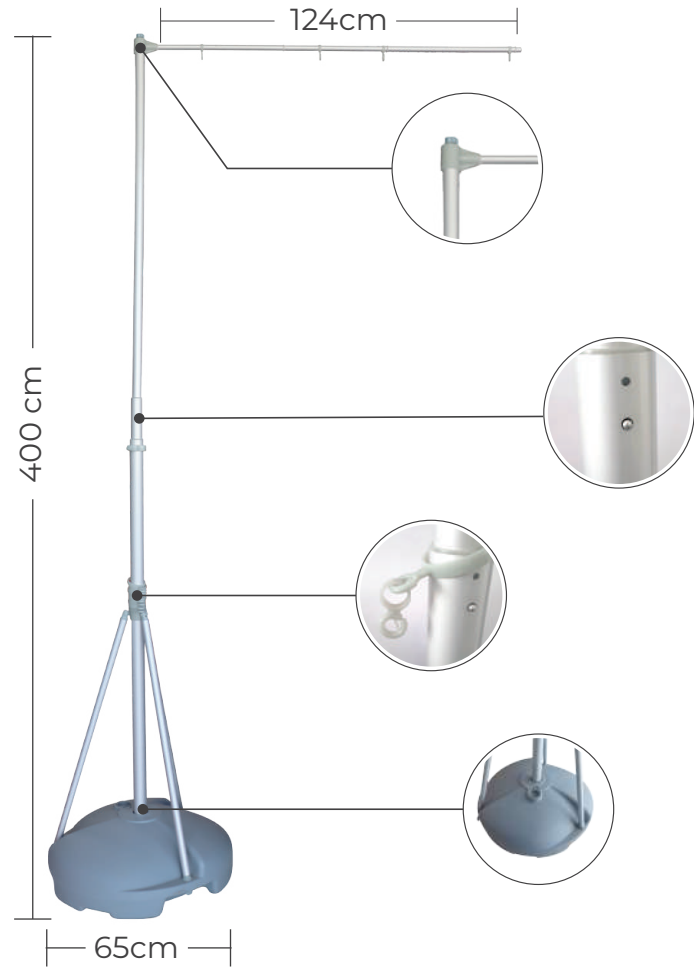

# WPS FLAG STAND 4M (WATER BASE)

## Product Specification

Application	Promotional
Height	Upto 400cm (4 meter)
Base (L)	65cm

\*Specifications, designs and dimensions are approximate, in this list may be subject to change without notice due to technical improvements or other modifications.