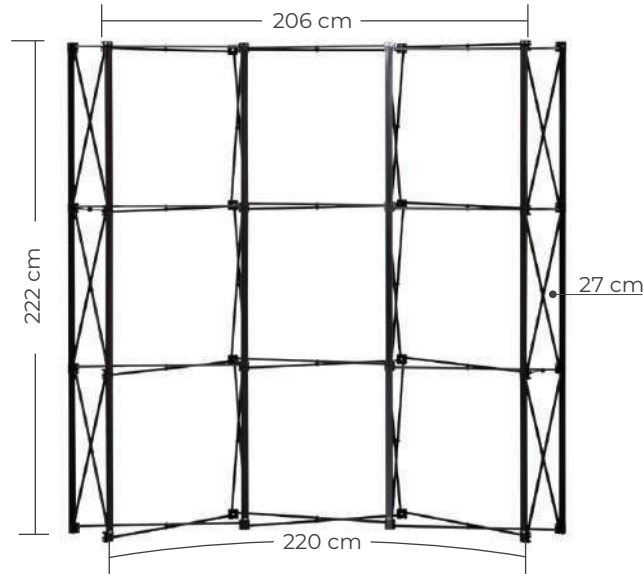

# SPRING POP-UP STAND (CURVE)

## Product Specification

Application	Advertising Display Banners
Material	Aluminium Structure
Size (L x H)	3 x 3s (206cm x 222cm) / Curve: 220cm
	4 x 3s (260cmx 222cm) / Curve: 290cm

\*Specifications, designs and dimensions are approximate, in this list may be subject to change without notice due to technical improvements or other modifications.