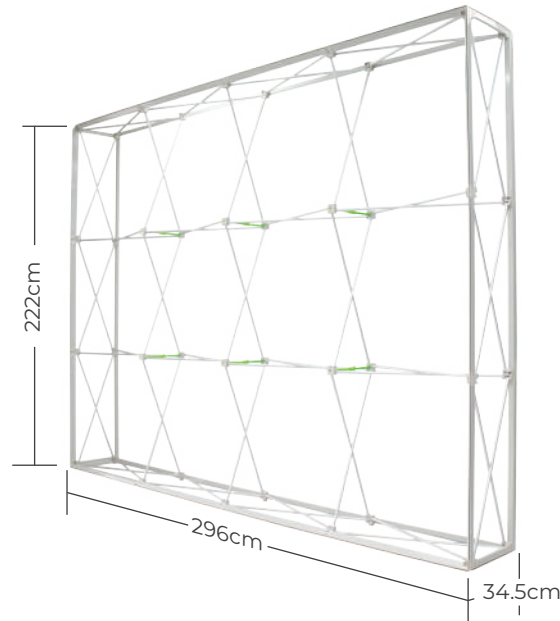

# SEG POP-UP FABRIC (SILICONE EDGE)

## Product Specification

Application	Advertising Display Banners
Material	Aluminium Structure & Silicone Edge
Size (L x H)	3 x 3s (224 x 222 cm)
	4 x 3s (296 x 222 cm)

\*Specifications, designs and dimensions are approximate, in this list may be subject to change without notice due to technical improvements or other modifications.