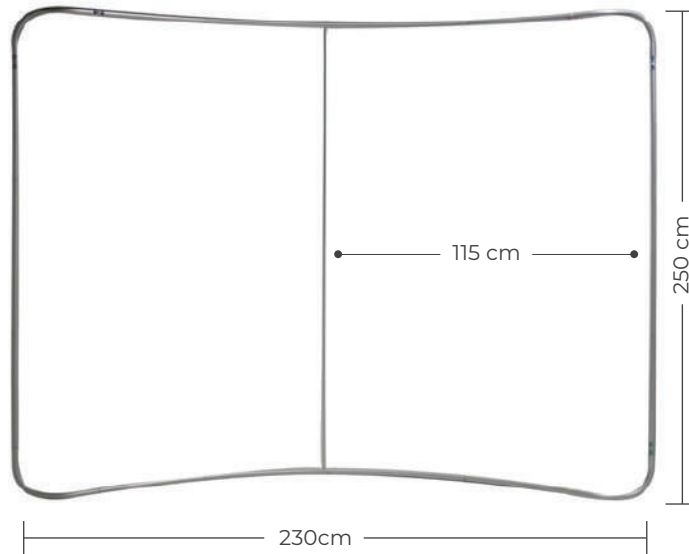

FABRIC POP-UP STAND (CURVE)

Product Specification

Application	Advertising Display Banners
Material	Aluminium Structure
Size (L x H)	230 x 250 cm

*Specifications, designs and dimensions are approximate, in this list may be subject to change without notice due to technical improvements or other modifications.