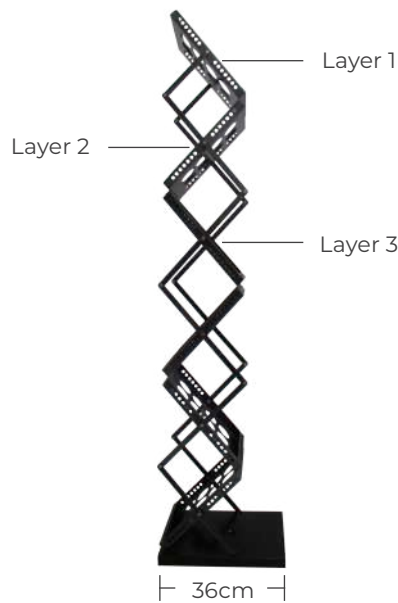

BROCHURE STAND (STEEL)

FRONT VIEW

SIDE VIEW

SINGLE LAYER

Product Specification

Application	Promotional
Layer Size	31cm x 23cm (6 Layers)
Dimensions (WxLxH)	27cm x 36cm x 155cm
Material	Steel
Color	Black

*Specifications, designs and dimensions are approximate, in this list may be subject to change without notice due to technical improvements or other modifications.